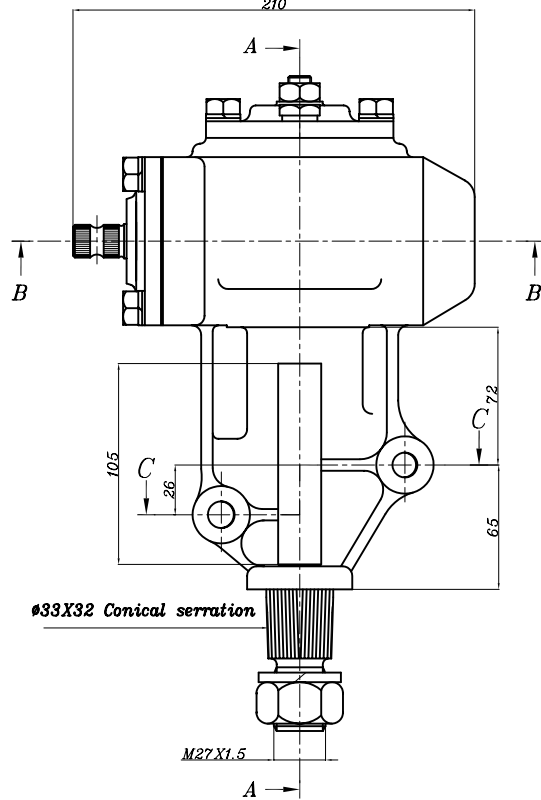

SEC:B-B

210

#33X32 Conical serration

M27 X1.5

A

SEC:C-C

SEC:A-A

DRAWING NO:
41-0000

F.K.S Co.

Symbol	Name	Sign	Date
☐ ⊕	DR A	Heidari	14/9/10
☐ ⊕	CHD	Boroujerdi	
☐ ⊕	APD	Boroujerdi	

Title:
Nissan LX Steering Box

Material:	--	Scale:	--
Weight:	--	Number:	1
Thickness:	--	Hardness:	--