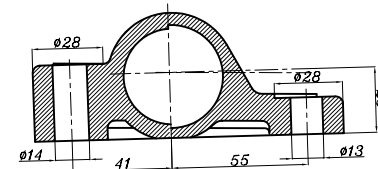

SEC:B-B

210

#33X32 Conical serration

M27 X1.5

A

SEC:C-C

SEC:A-A

DRAWING NO:
41-0000

F.K.S Co.

Symbol	Name	Sign	Date
☐ ⊕	DR A	Heidari	14/9/10
☐ ⊕	CHD	Boroujerdi	
☐ ⊕	APD	Boroujerdi	

Title:
Nissan LX Steering Box

Material:	--	Scale:	--
Weight:	--	Number:	1
Thickness:	--	Hardness:	--