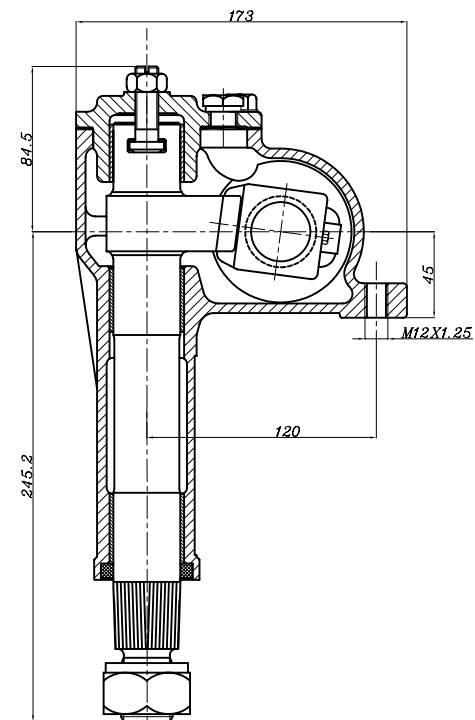

SEC:B-B

210

#33X32 Conical serration

M27 X1.5

A

SEC:C-C

SEC:A-A

DRAWING NO:
41-0000

F.K.S Co.

Symbol	Name	Sign	Date
☐ ⊕	DR A	Heidari	14/9/10
☐ ⊕	CHD	Boroujerdi	
☐ ⊕	APD	Boroujerdi	

Title:
Nissan LX Steering Box

Material:	--	Scale:	--
Weight:	--	Number:	1
Thickness:	--	Hardness:	--