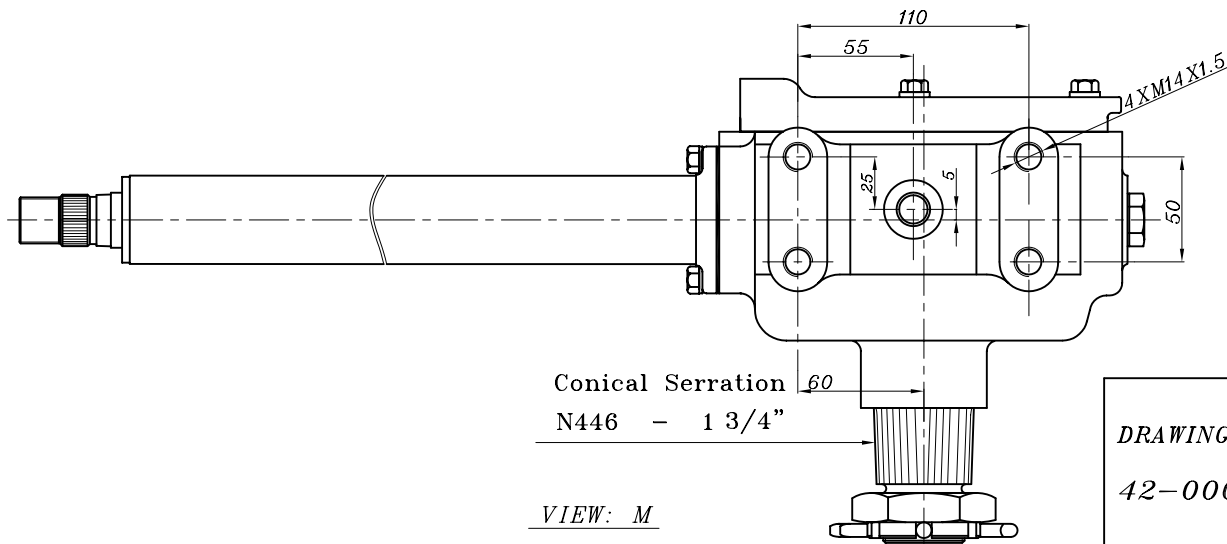

M

Conical Serration
N446 - 1 3/4"

VIEW: M

DRAWING NO: 42-00000			Name	Sign	Date
		DRA	Heidari		14/9/10
		CHD	Boroujerdi		
		APD	Boroujerdi		
Title: Azarakhsh Steering Box		Material:	--	Scale:	--
		Weight:	--	Number:	1
		Thickness:	--	Hardness:	--